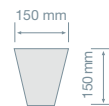

SCHÜSSEL 165 MM | VE: 4

SCHÜSSEL 210 MM | VE: 2

SCHÜSSEL 280 MM | VE: 1

LOVE CONE | VE: 1

TWO TIER SERVER | VE: 1

Love Plates

Banana Shake

Strawberry Shake